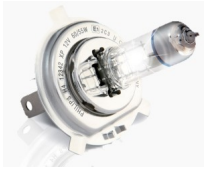

## Automotive lamps 12-24v

[Download Amolux catalogue for Europe.](#) 